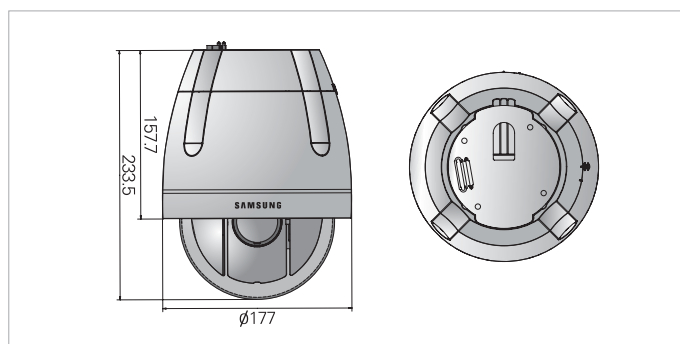

Dimensions (unit:mm)

Specifications

Model	SCC-C6433(P)	SCC-C6435(P)	
Camera Type	Color		
Image	Device	1/4" Super HAD CCD	1/4" Ex-View HAD CCD
	Effective Pixels	NTSC 768(H) x 494(V) PAL 752(H) x 582(V)	768(H) x 494(V) 752(H) x 582(V)
Minimum Scene Illumination	Color	0.6 Lux(15IRE,Sens-up Off) 0.002 Lux(15IRE, Sens-up 256x)	0.3 Lux(15IRE,Sens-up Off) 0.001 Lux(15IRE, Sens-up 256x)
	B/W	0.06 Lux(15IRE,Sens-up Off) 0.0002 Lux(15IRE, Sens-up 256x)	0.03 Lux(15IRE,Sens-up Off) 0.0001 Lux(15IRE, Sens-up 256x)
PAN/TILT	Speed	Manual Pan	0.1~180°/sec
		Preset Pan	400°/sec
	Range	Manual Tilt	0.1~90°/sec
		Preset Tilt	200°/sec
Range	Panning	0~360° (Endless)	
	Tilting	0~180°	
Number of Auto PAN		4	
Number of Preset		128	
Number of Pattern		3	
Functions	Number of Privacy Zone		16
	Day & Night		Color/BW/Auto (Moving Filter)
	Line Lock		INT/Line Lock
	White Balance		ATW1/ATW2/AWC/MANUAL
	D-Zoom		Yes (~16x)
	High Speed Shutter		Yes (OFF ~ 1/10K)
	Motion Detection		Yes
	Sens Up		Yes (2x ~ 256x)
	Camera ID		Max 20 Character
	Remote Control		RS485(Half&Full Duplex)/RS422
Alarm	Input	8	
	Output	3(Open Collector 1 relay)	
Wide Dynamic Range		N/A	Yes
Horizontal Resolution		540(Color)/570(BW) TV Lines	
Video Output		VBS 1.0Vp-p	
S/N Ratio		About 50 dB	
Lens	Focal Length	3.55 ~ 113mm	
	Zoom Ratio	32x Optical	
	Aperture Ratio	F1.69(W)/F4.17(T)	
	Viewing Angle	Tele	1.78°(H) x 1.34°(V)
Wide		56.41°(H) x 43.01°(V)	
Operating Temperature		-10°C ~ + 50°C	
Operating Humidity		Less than 90%	
Power Requirement		NTSC : AC24 V, 60Hz / PAL : AC24 V, 50Hz	
Power Consumption		19W	20W
LED Indicator		Yes	
Dimensions		177(φ) X 233.5(H)mm	
Weight		2400g	
Color		Silver	